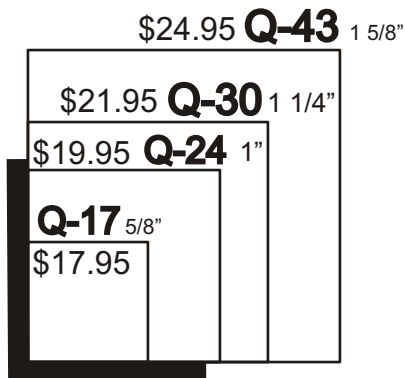

↑ 1-1/4" \$12.50 1"	\$15.00 2"	\$17.50 3"	\$20.00 4"
501	502	503	504

↑ 5" Series 1305-1308 \$50.50 1305	\$54.50 1306	\$58.50 1307	\$62.50 1308
↑ 4-1/2" Series 1205-1208 \$46.50 1204	\$50.50 1205	\$54.50 1206	\$58.50 1207
↑ 4" Series 1104-1108 \$38.50 1104	\$42.50 1105	\$46.50 1106	\$50.50 1107
↑ 3-1/2" Series 1004-1008 \$34.50 1003	\$38.50 1004	\$42.50 1005	\$50.50 1006
↑ 3" Series 903-908 \$26.50 903	\$30.50 904	\$34.50 905	\$46.50 906
↑ 2-1/2" Series 803-808 \$22.50 803	\$26.50 804	\$30.50 805	\$34.50 806
3"	4"	5"	6"
7"	8"	8"	8"

Cosco 2000 Plus (Oblong)

Cosco 2000 Plus (Square)

Cosco 2000 Plus (Round)

\$19.95

XL2-55 (3/16" x 2-1/2")

\$21.95

XL-75 (1/2" x 1-11/16")

\$24.95

X2L-115 (11/16" x 1-15/16")

\$30.95

XL2-145 (5/8" x 2-3/8")

\$34.95

XL2-185 (15/16" x 2-3/4")

\$29.95

XL2-125 (1" x 2")

\$36.95

XL2-265 (11/16-3-5/16")

\$21.95

XL-POCKET (XL2-2264)

XL2-225 (2" x 3") \$69.95

XL2-165 (1-1/2" x 2-1/2") \$38.95

XL2-275 (1-7/8" x 3-7/8") \$79.95

XL2-245 (1-1/4" x 3-3/16") \$59.95

XL-800 (3" x 4-3/8") \$119.95