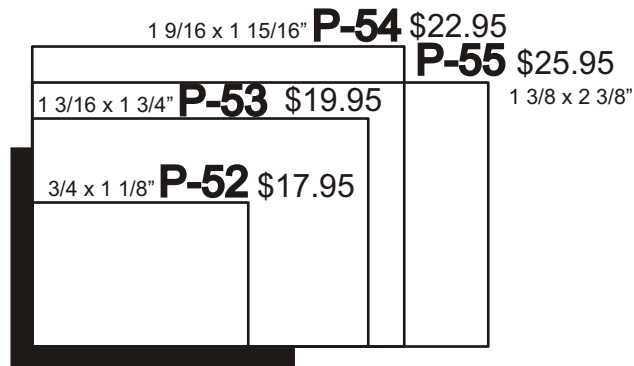

↑ 1" \$11.50 1"	\$14.00 2"	\$16.50 3"	\$19.00 4"
401	402	403	404

↑ 2" Series 702-704 \$18.50 702	\$21.50 703	\$24.50 704
↓ 1-1/2" Series 602-604 \$16.50 602	\$19.50 603	\$22.50 604
2"	3"	4"

Series 501-504

↑ 1-1/4" \$12.50 1"	\$15.00 2"	\$17.50 3"	\$20.00 4"
501	502	503	504

↑ 5" Series 1305-1308 \$50.50 1305	\$54.50 1306	\$58.50 1307	\$62.50 1308
↑ 4-1/2" Series 1205-1208 \$46.50 1204	\$50.50 1205	\$54.50 1206	\$58.50 1207
↑ 4" Series 1104-1108 \$38.50 1104	\$42.50 1105	\$46.50 1106	\$50.50 1107
↑ 3-1/2" Series 1004-1008 \$34.50 1003	\$38.50 1004	\$42.50 1005	\$50.50 1006
↑ 3" Series 903-908 \$26.50 903	\$30.50 904	\$34.50 905	\$46.50 906
↑ 2-1/2" Series 803-808 \$22.50 803	\$26.50 804	\$30.50 805	\$34.50 806
3"	4"	5"	6"
7"	8"	8"	8"

Cosco 2000 Plus (Oblong)

Cosco 2000 Plus (Square)

Cosco 2000 Plus (Round)

\$19.95

XL2-55 (3/16" x 2-1/2")

\$21.95

XL-75 (1/2" x 1-11/16")

\$24.95

XL-700 (2-3/4" x 3-3/4") \$92.95

XL-750 (1-5/8" x 4-7/8") \$84.95

\$45.95 **1. XL2 655/ SLIM 50R** (1-15/16")

\$41.95 **2. XL2-535** (1-5/8")

\$27.95 **3. XL2-495** (1-1/16")

\$18.95 **4. XL2-325 / PCL** (5/8")