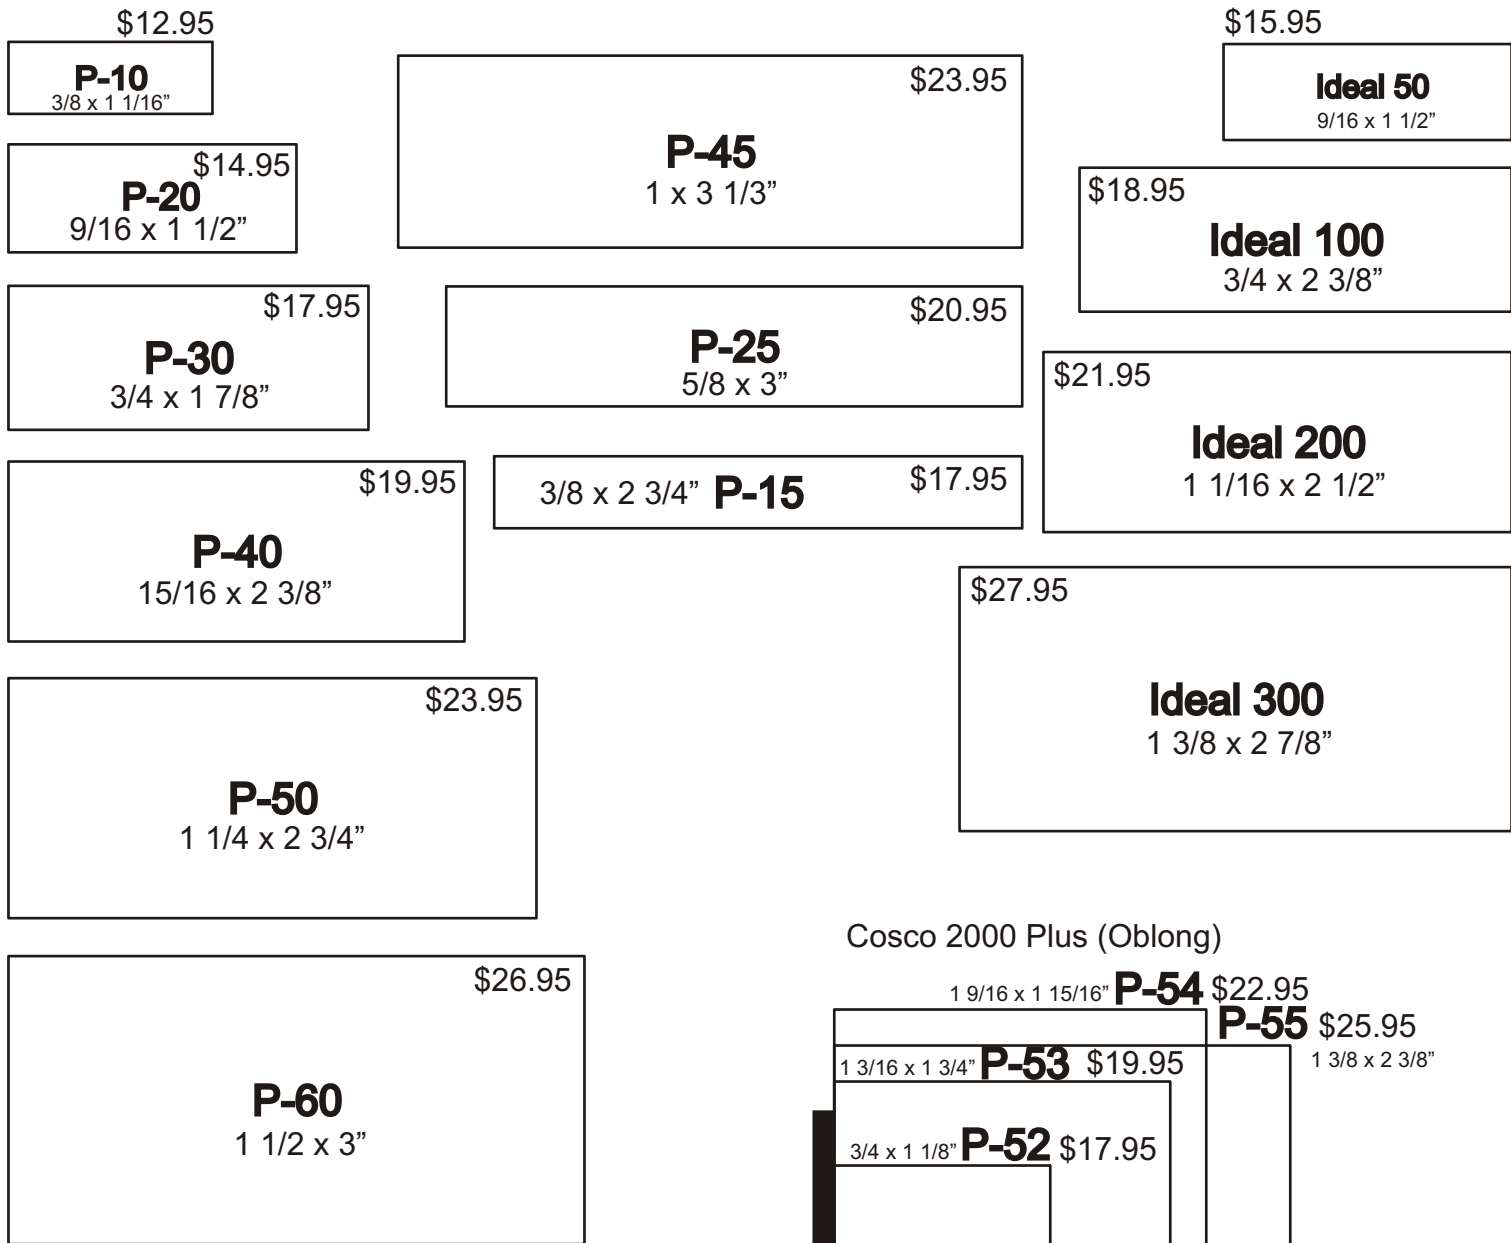

Cosco 2000 Plus (Oblong)

Cosco 2000 Plus (Square)

Cosco 2000 Plus (Round)